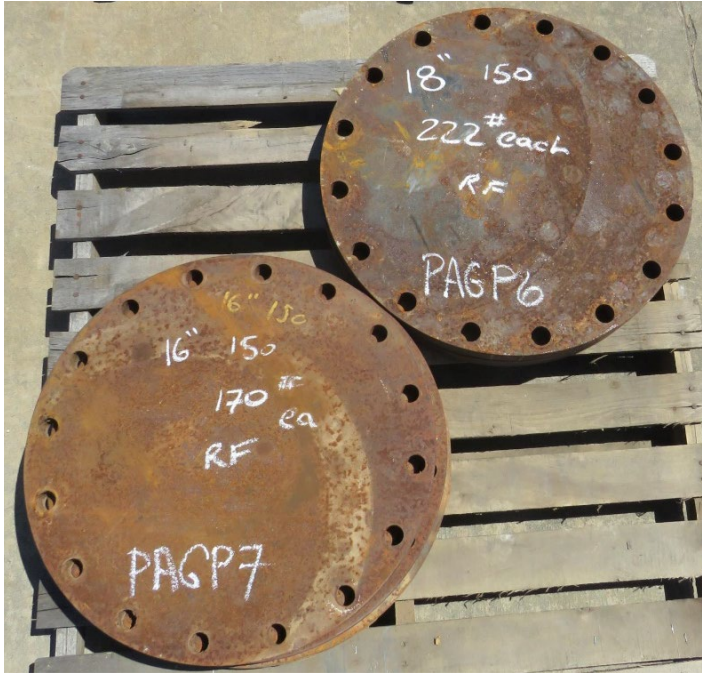

SLE 24-015 Carbon Steel Blind Flange Sale