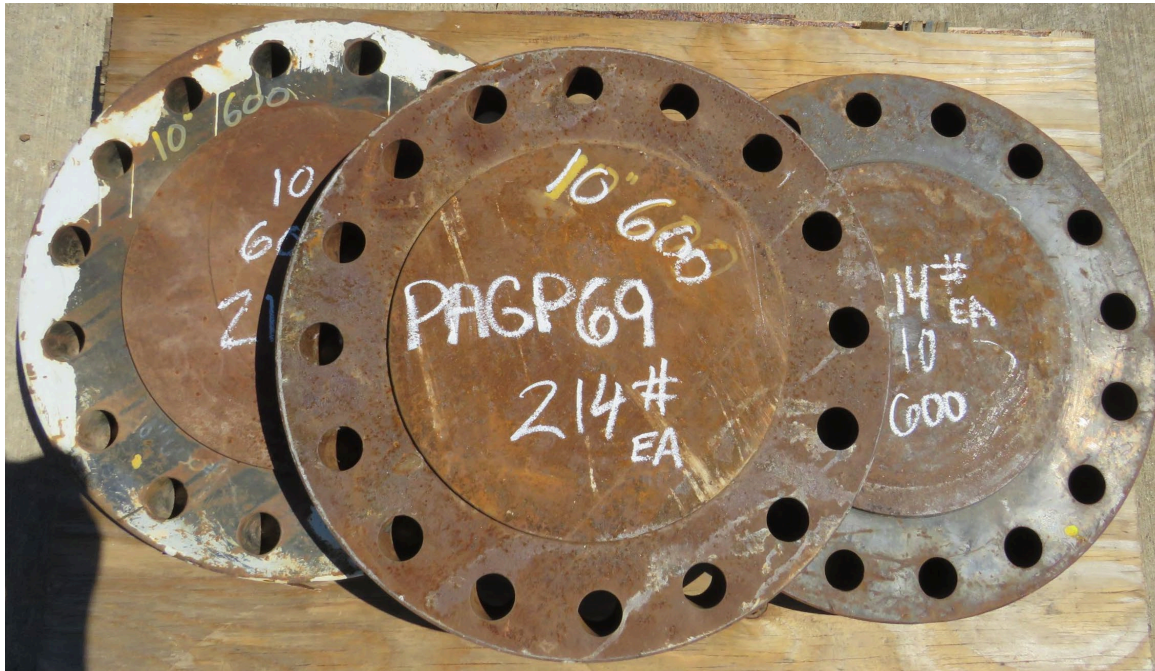

SLE 24-015 Carbon Steel Blind Flange Sale