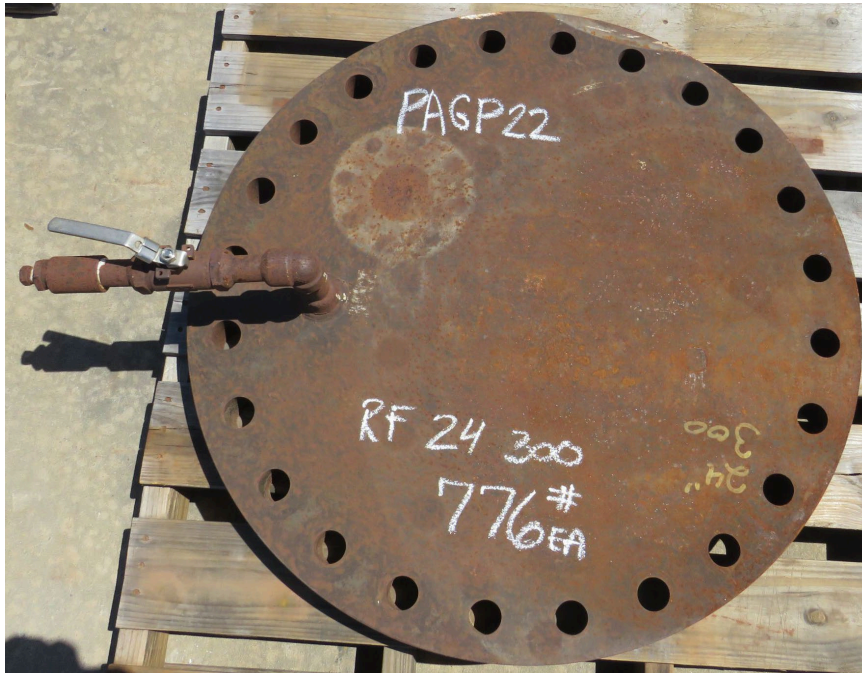

SLE 24-015 Carbon Steel Blind Flange Sale