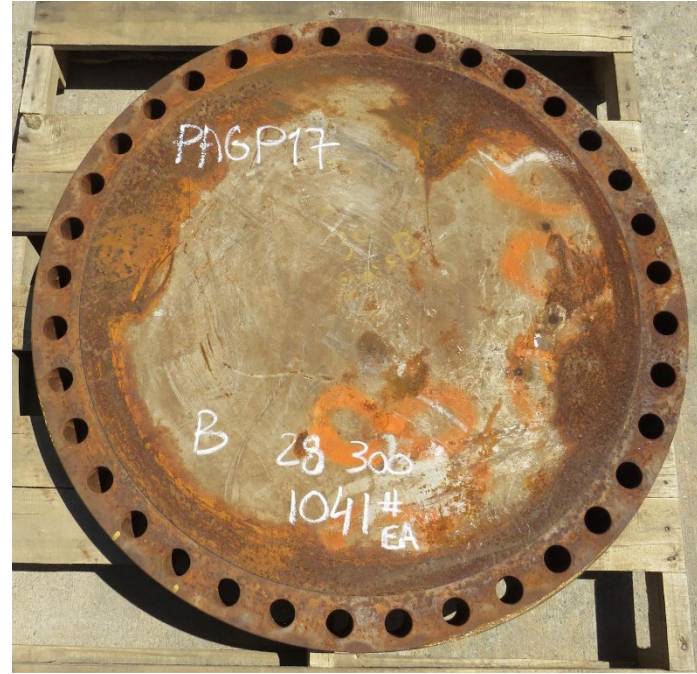

SLE 24-015 Carbon Steel Blind Flange Sale