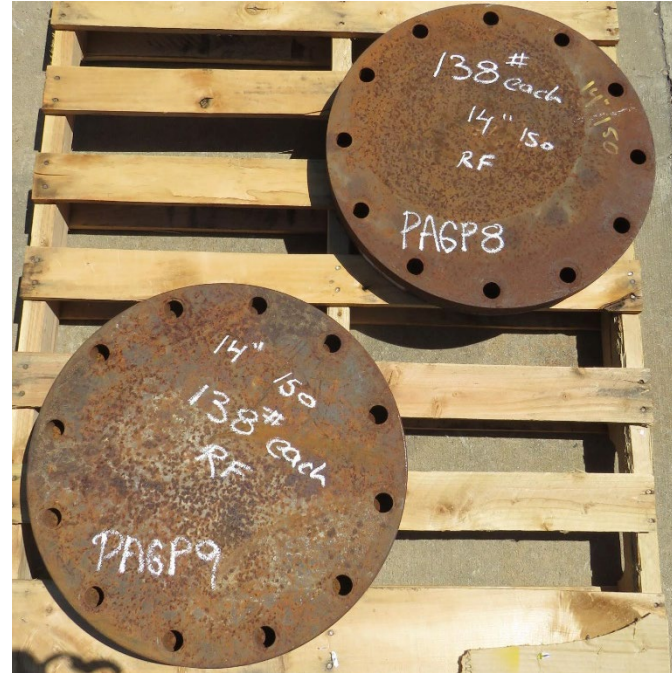

SLE 24-015 Carbon Steel Blind Flange Sale