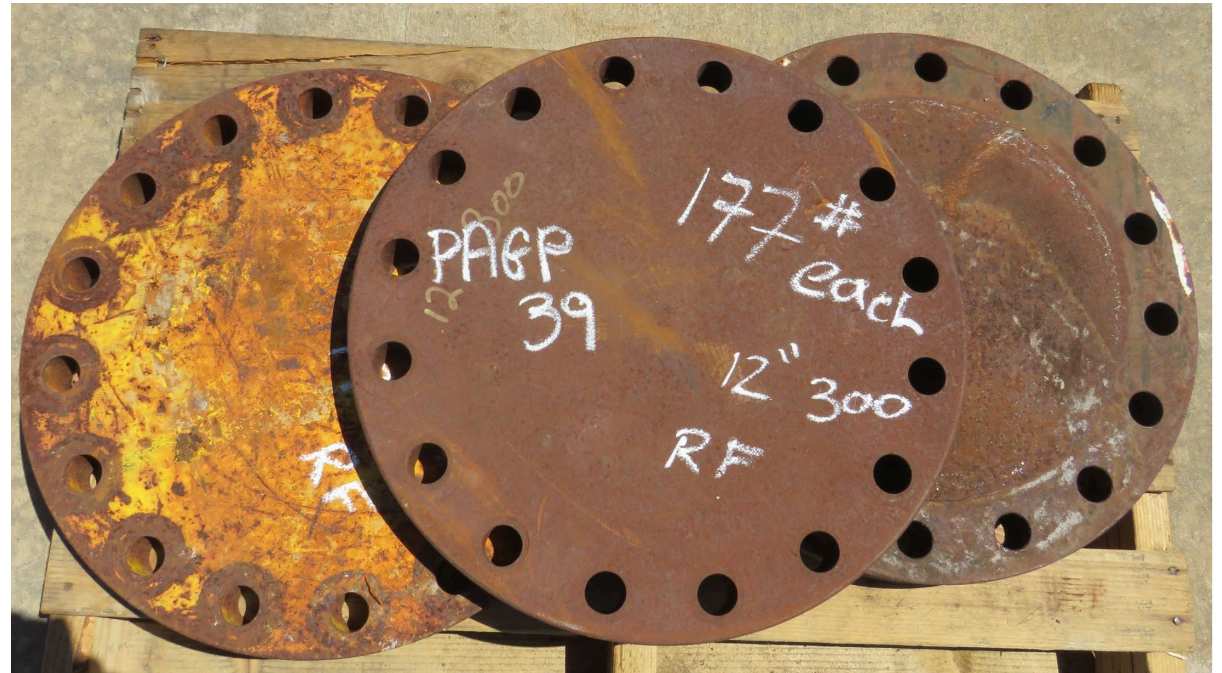

SLE 24-015 Carbon Steel Blind Flange Sale