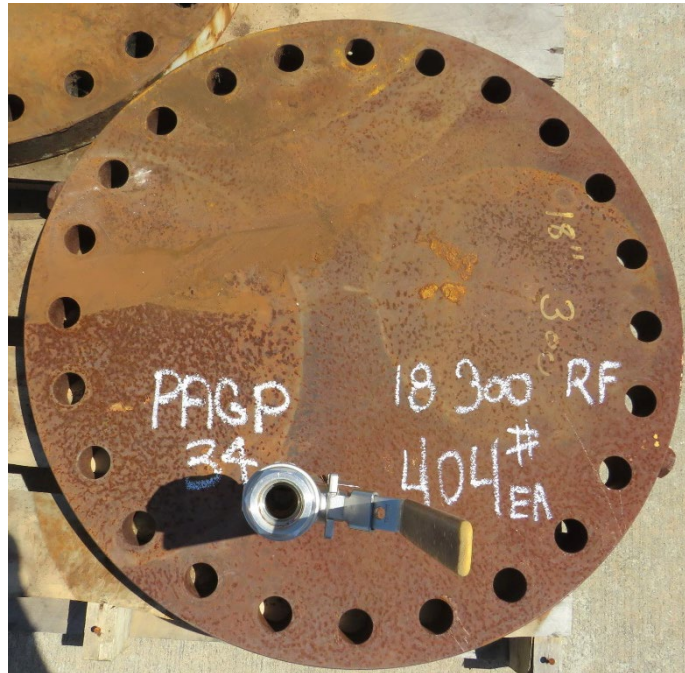

SLE 24-015 Carbon Steel Blind Flange Sale